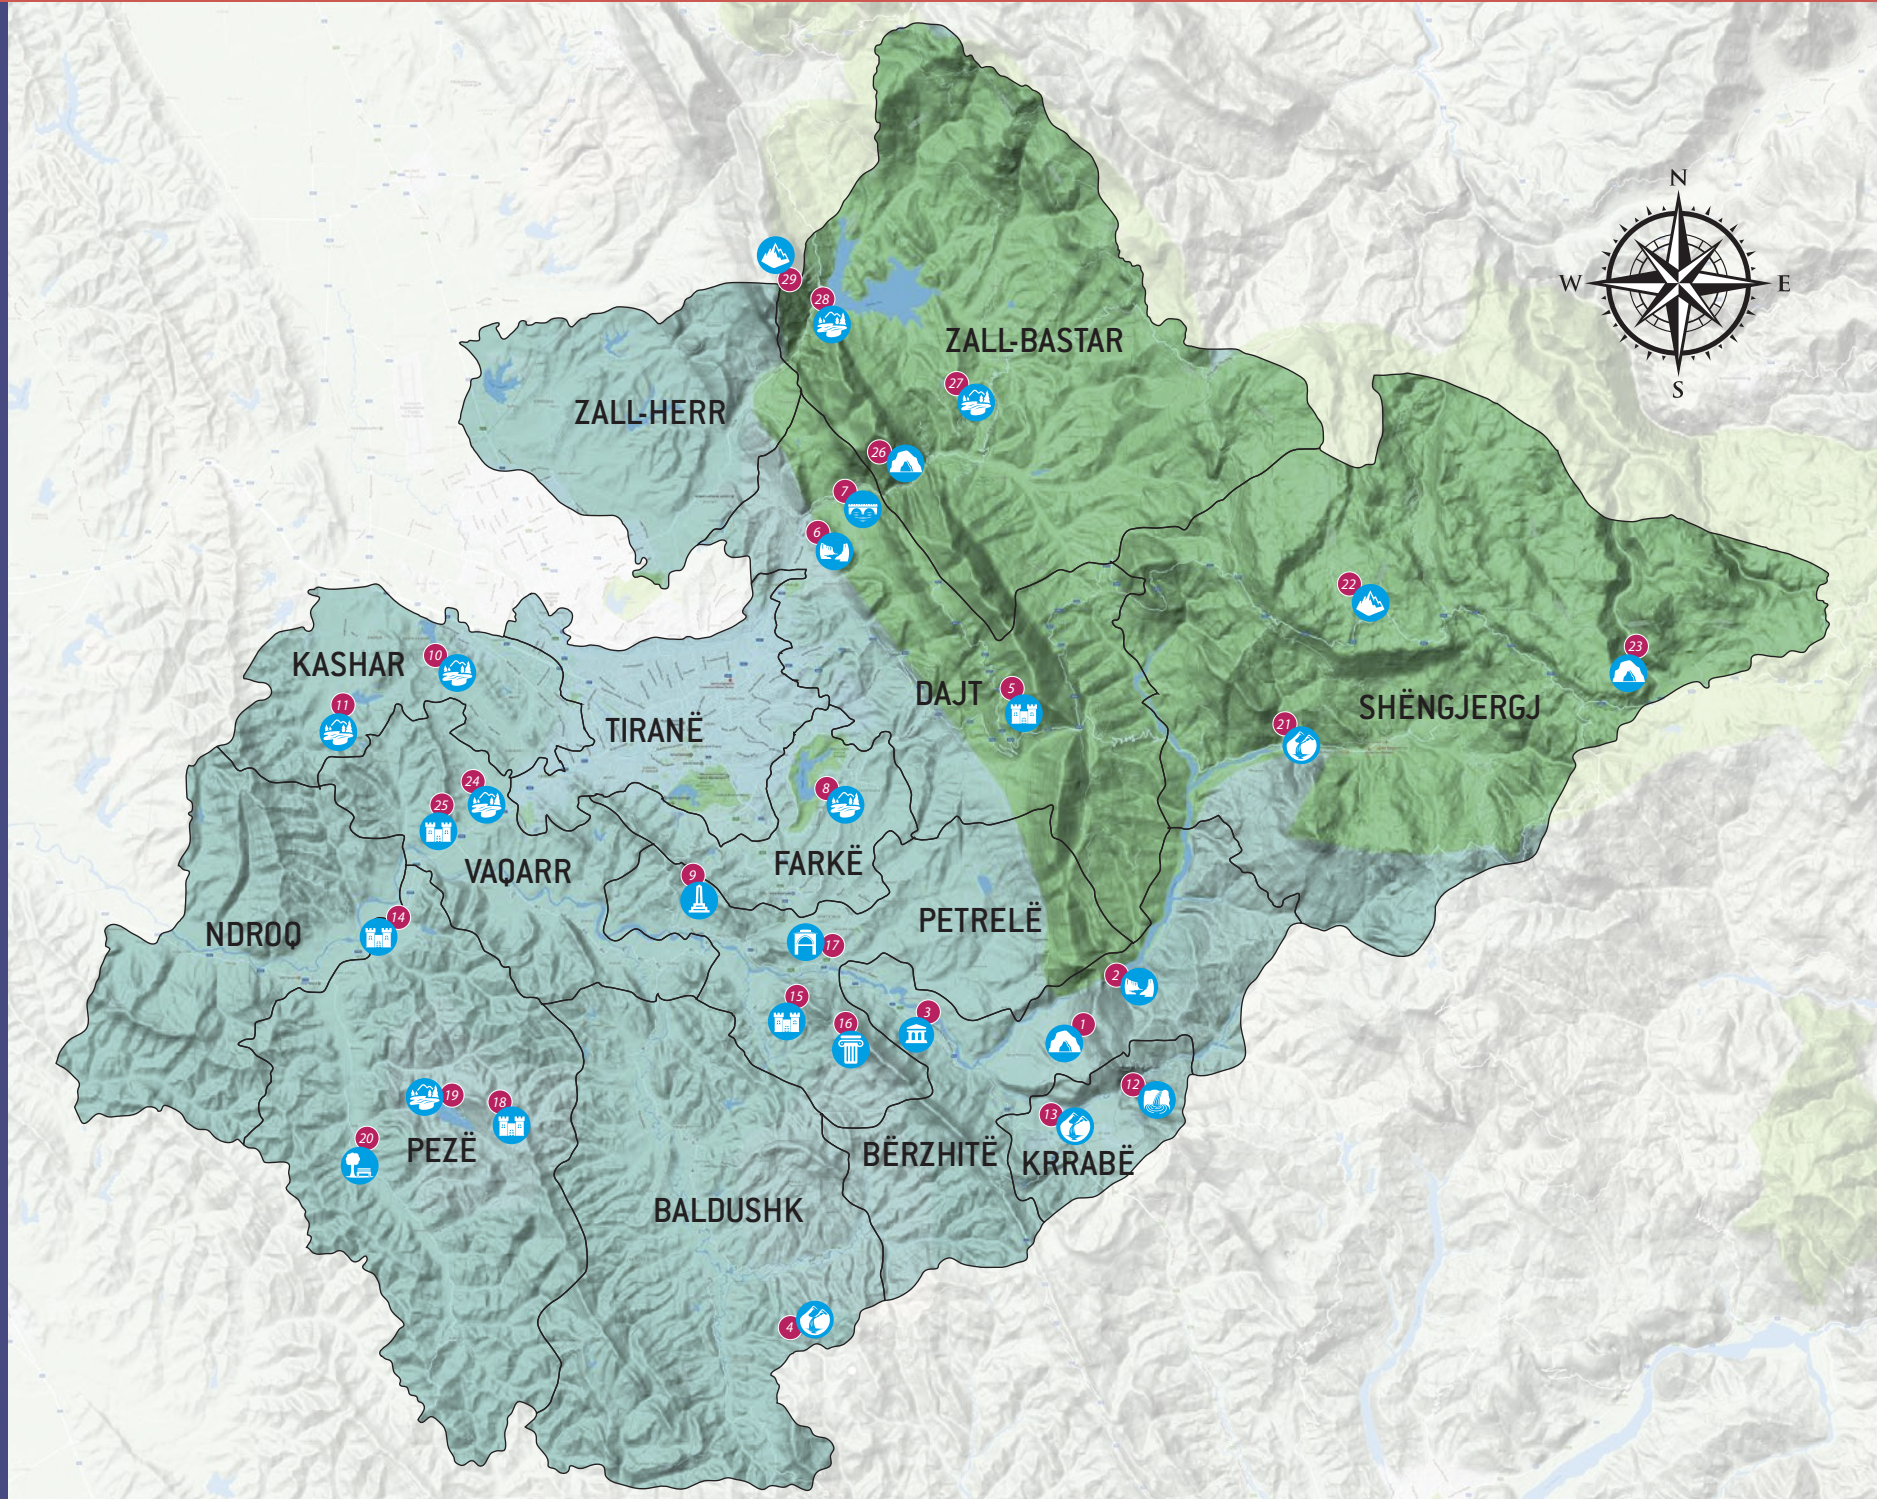

Some Attractions in the Surroundings

- BËRZHITË
 - 1- The Black Cave (Pëllumbas)
 - 2- Erzen Canyons
 - 3- Museum of Armed Forces
- BALDUSHK
 - 4- Kakunja Waterfall
- DAJT
 - 5- Dajt Castle
 - 6- Shkalla e Tujanit
 - 7- Brrar Bridge
- FARKË
 - 8- Farka Lake
 - 9- Shoot the Treacherous Parliament Obelisk
- KASHAR
 - 10- Kashar Lake
 - 11- Pures (Kusi) Lake
- KRRABË
 - 12- The Eye of the Cyclops
 - 13- Krraba Waterfall
- NDROQ
 - 14- Varosh Castle in Ndroq
- PETRELË
 - 15- Petrela Castle
 - 16- Përsqop Antique Settlement
 - 17- The Memorial Tomb of the Bride
- PEZË
 - 18- Dorëz Castle
 - 19- Fjolla Lake
 - 20- Peza Park
- SHËNGJERGJ
 - 21- Shëngjergj Waterfall
 - 22- Mali me Gropa
 - 23- Vali's Cave
- VAQARR
 - 24- Prush Lake
 - 25- Lalm Castle
- ZALL – BASTAR
 - 26- The Good Cave
 - 27- Besh Lake
- ZALL – HERR
 - 28- Bovilla Lake
 - 29- Gamti Mountain

Tirana Bus Lines Map