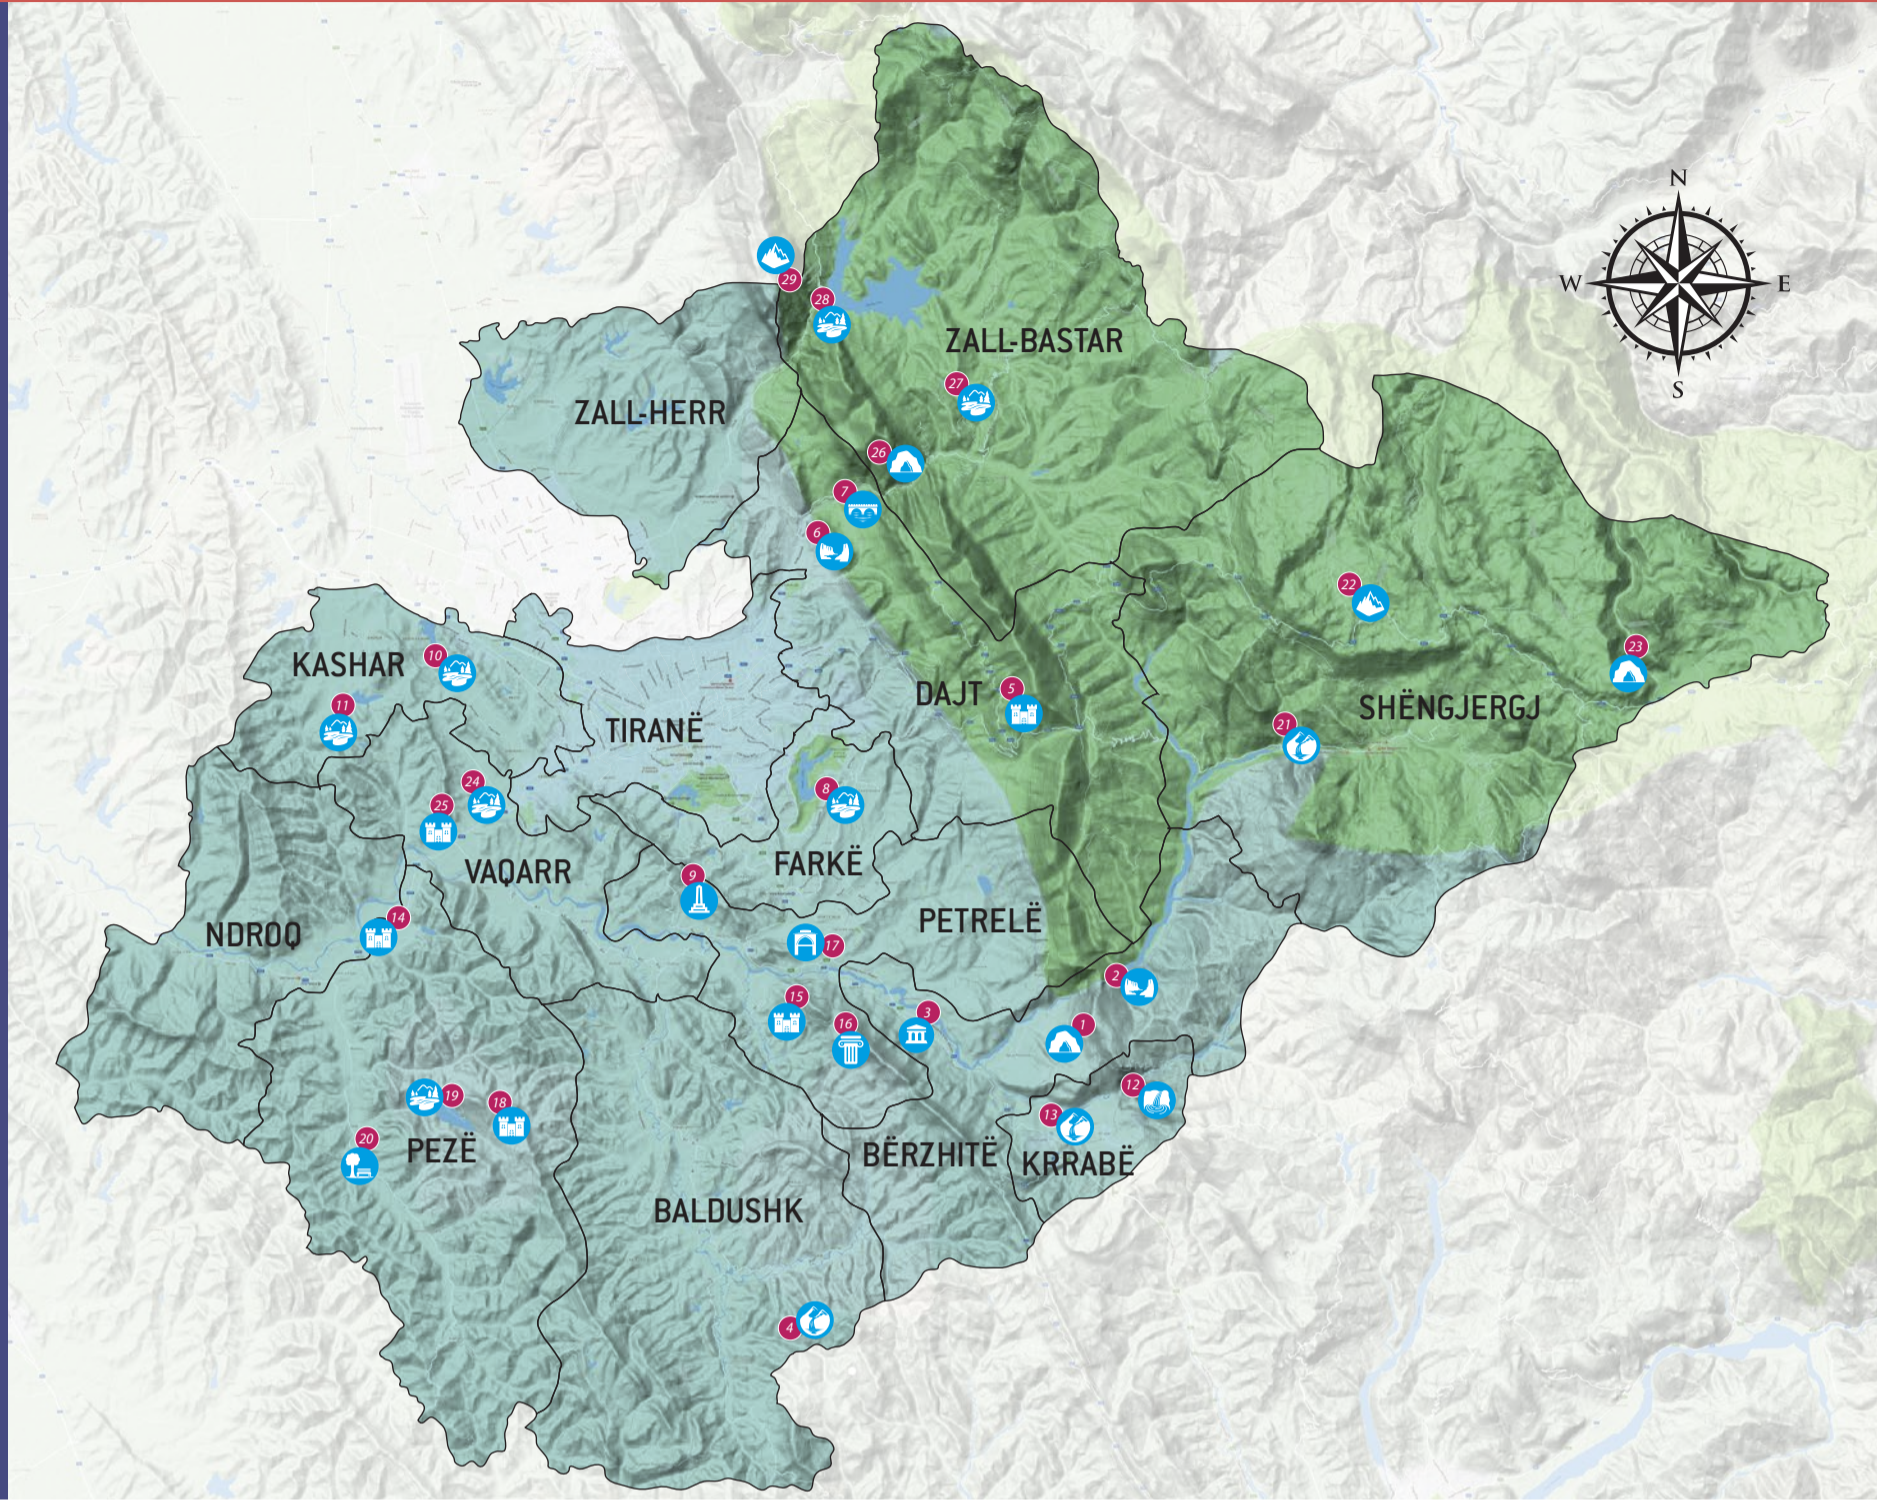

### Some Attractions in the Surroundings

- BËRZHITË
  - 1- The Black Cave (Pëllumbas)
  - 2- Erzen Canyons
  - 3- Museum of Armed Forces
- BALDUSHK
  - 4- Kakunja Waterfall
- DAJT
  - 5- Dajt Castle
  - 6- Shkalla e Tujanit
  - 7- Brrar Bridge
- FARKË
  - 8- Farka Lake
  - 9- Shoot the Treacherous Parliament Obelisk
- KASHAR
  - 10- Kashar Lake
  - 11- Pures (Kusi) Lake
- KRRABË
  - 12- The Eye of the Cyclops
  - 13- Krraba Waterfall
- NDROQ
  - 14- Varosh Castle in Ndroq
- PETRELË
  - 15- Petrela Castle
  - 16- Përsqop Antique Settlement
  - 17- The Memorial Tomb of the Bride
- PEZË
  - 18- Dorëz Castle
  - 19- Fjolla Lake
  - 20- Peza Park
- SHËNGJERGJ
  - 21- Shëngjergj Waterfall
  - 22- Mali me Gropa
  - 23- Vali's Cave
- VAQARR
  - 24- Prush Lake
  - 25- Lalm Castle
- ZALL – BASTAR
  - 26- The Good Cave
  - 27- Besh Lake
- ZALL – HERR
  - 28- Bovilla Lake
  - 29- Gamti Mountain

### Tirana Bus Lines Map